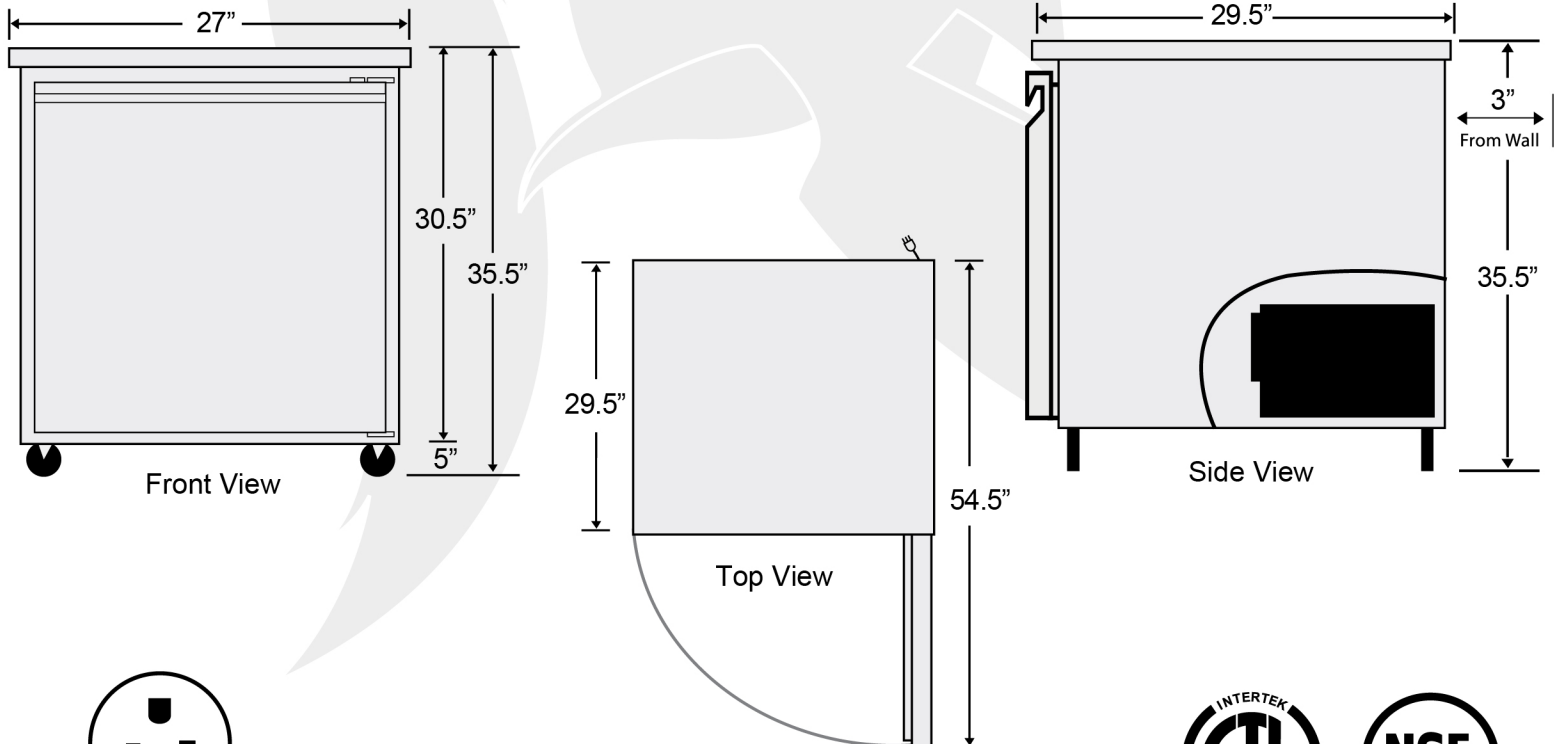

Electrical

Voltage	120
Amps	4.6
Hz	60
Phase	1